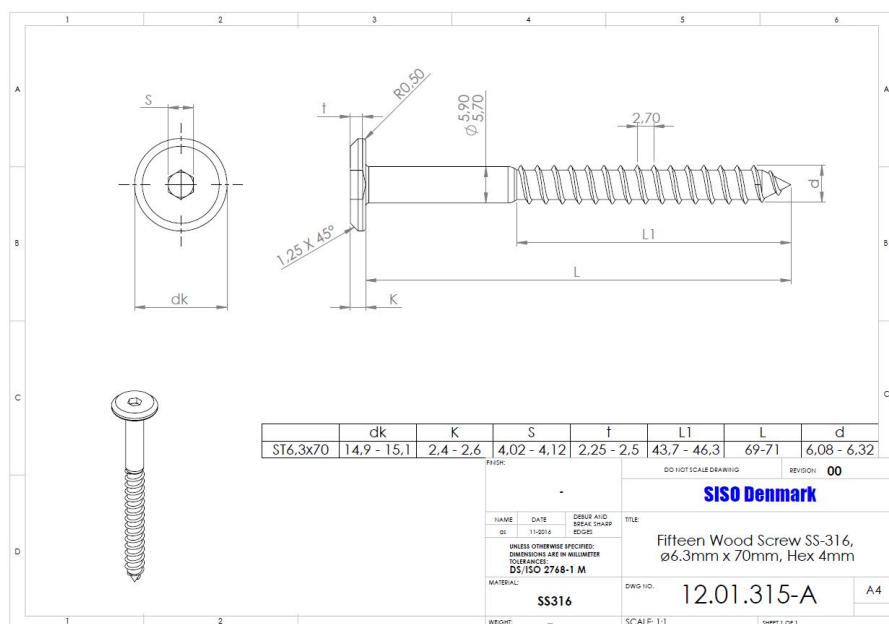

PRODUCT SHEET

Description:

Fifteen Wood Screw SS316, $\phi 6.3\text{mm} \times 70\text{mm}$, Hex 4mm

Item number:

12.01.315-0

Units	Box	Carton	HS Code	Barcode
Pcs.	150	750	7318141090	
				5704866020138

SISO A/S